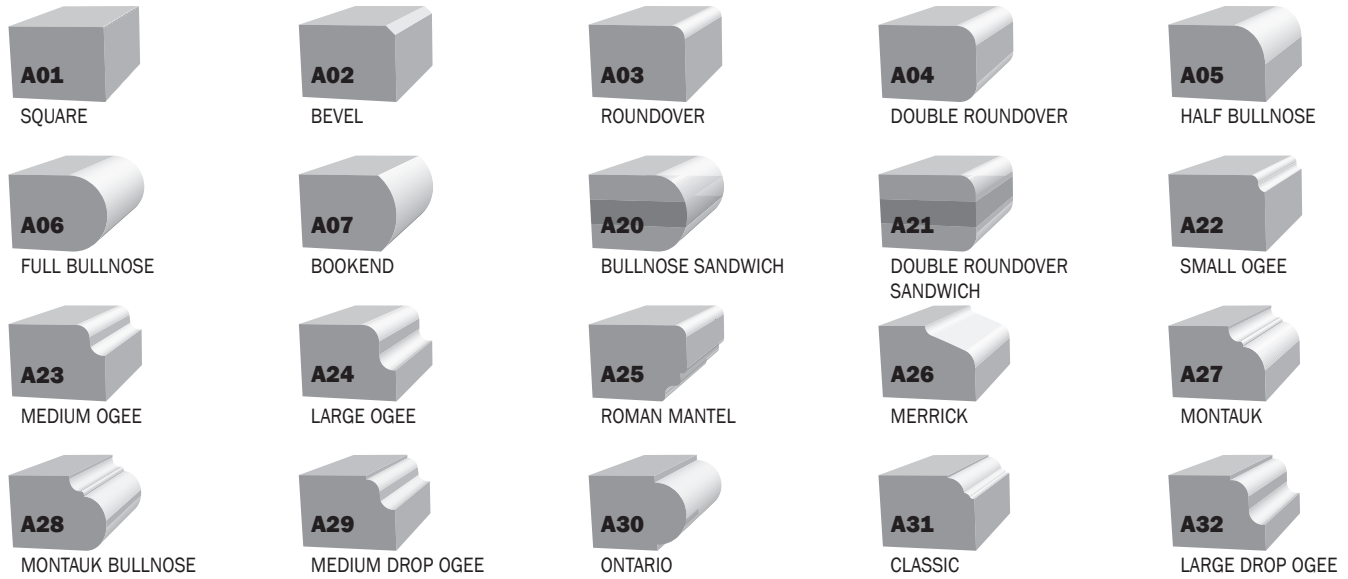

## DENOVA™ SOLID SURFACE COLOR & EDGE PROFILE

Palette 1	Palette 2	Palette 3	Palette 4	Palette 5
BUTTERMILK PURE PITCH WHITE SNOW	AMBER ANDANTE QUEEN ANNE'S LACE STARRY NIGHT	ALMOND ALLEGRO BISCUIT BOURÉE CARAMEL HAZELNUT CINNAMON SUGAR DIJON INDIGO IVORY INTERLUDE MOSSY BAYLEAF MOUNTAIN MOTIF PEPPER PERCUSSION PEPPERED TERRACOTTA	ASPEN CASHMERE WINTER WALTZ	ASHEN ARIA* BORDEAUX CHAMPAGNE ARIA CHARDONNAY* CLASSICAL CELERY* HONEY SUITE* KHAKI CODA* MAPLE MOLTO*

Note:

\*Waiver required due to directionality or other color attributes

### Acrylic Edges

#### 1-1/2" THICKNESS