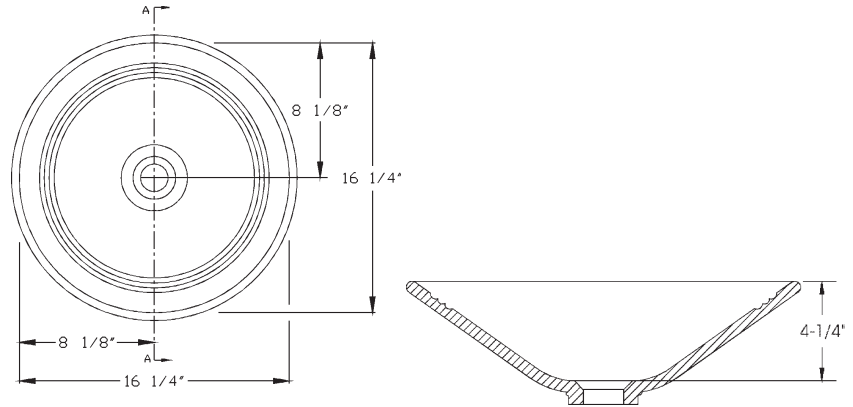

FEATURES

- 16-1/4" Diameter
- Made with DuPont CORIAN[®]
- 10 year limited warranty

APPLICABLE STANDARDS

Specified model meets or exceeds the following:

- UPC
- CSI
- ANSI Z 124.3

Note: Lavatory sink shown with outside sink dimensions.

Note:

* DuPont[™] Corian[®] Terra Collection
[‡] DuPont[™] Corian[®] Illumination Series
 Warranty available online at www.benchmarkss.com

PRODUCT SPECIFICATION

The Lavanto[®] Niagara[™] lavatory shall be 16-1/4". The lavatory sink shall be made with DuPont CORIAN[®] and or like substances which are cast filled acrylic, not coated or laminated, of composite construction meeting ANSI Z 124.3 1986, Type Six and FS WW-P-541E/GEN dated August 1, 1980. The lavatory sink shall be mounted to the countertop with silicone.